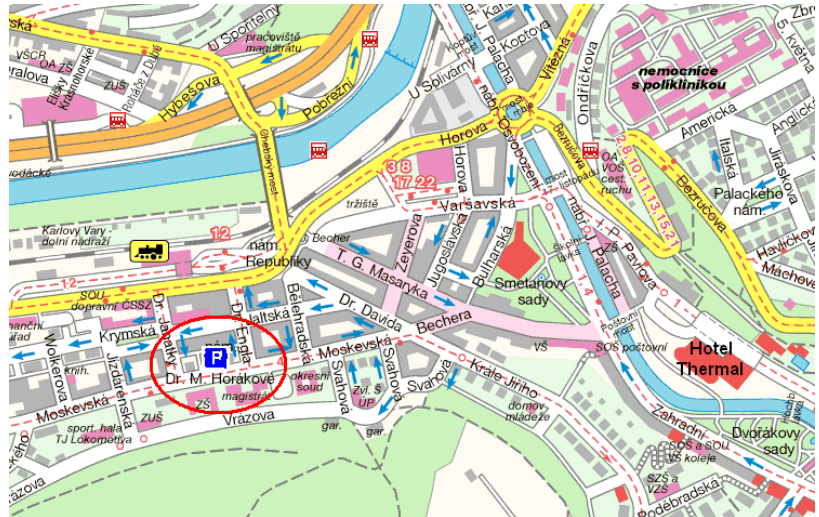

KARLOVY VARY UNDERGROUND GARAGE COMPOUND

Location

Karlovy Vary

Basic Information

- At present, this is the largest underground garage compound in Karlovy Vary.
- There are 585 parking places available in the garage compound.
- The garage compound provides services to both the Karlovy Vary residents for long-term parking, and to visitors to the city in the short-term operation.
- The compound is easily accessible from the major traffic arteries from Prague, Cheb and Plzen, as well as from Chomutov. In the city information system, the compound is marked as “P1”.
- The parking operation is non-stop, including services provided by the personnel.
- Our company manages the full-scale operation of the whole facility.