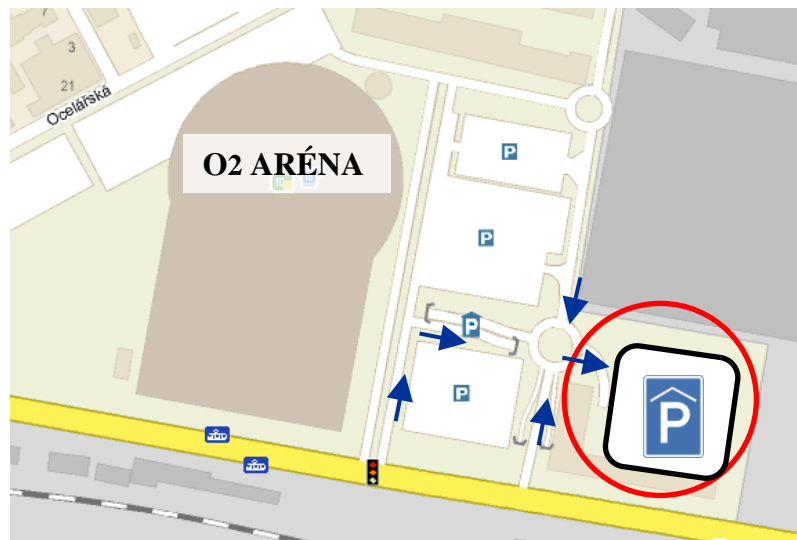

Location

Vysočany – Prague 9

Basic Information

- One of the largest garage compounds in Prague 9
- There are 1,432 parking places on 7 floors available in the garage compound.
- The garage compound is designed for both short- and long-term parking. Primarily, visitors to the O₂ Arena, as well as companies with their place of business around and Prague 9 residents are the users of our services.
- An up-to-date parking and camera surveillance system takes care of clients' comfort.
- The garage compound parking operation is non-stop, including services provided by the personnel.
- Our company manages the full-scale operation of the whole facility.

Garages Photo

Address

Lisabonska street, Prague 9 - Vysočany

Pricelist

Tariff	Net Price	Total Price VAT Included
Short-term parking/hour	CZK 17	CZK 20
Other tariffs as per performance held in the O ₂ Arena.		