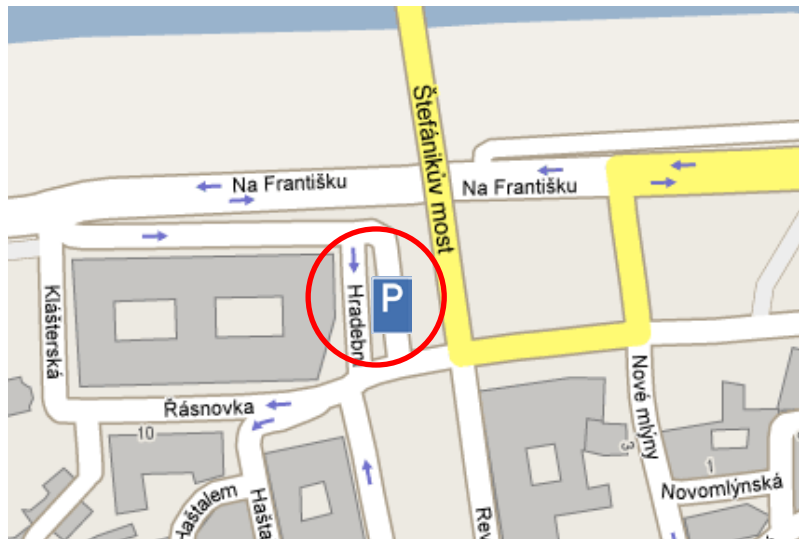

Location

Stare Mesto – Prague 1

Basic Information

- This outdoor parking site is located in Hradebni street
- The parking site is explicitly designed for short-term parking. Primarily, companies having their place of business around and Prague 1 residents are the users of our services
- There are 36 parking places available in the parking site.

Parking Site Photo

Address

Hradebni, Prague 1 - Stare Mesto

Operation Hours

Mo-Fri 07:00 - 23:00
Sat 08:00 - 23:00
Sun 09:00 - 19:00

Pricelist

Tariff	Net Price	Total Price, VAT Incl.
Short-term parking/hour	CZK 34	CZK 40