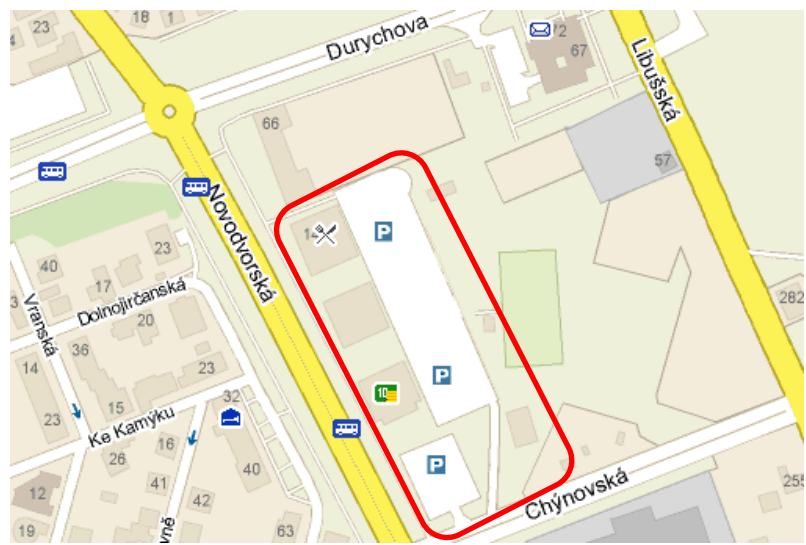

Location

Lhotka – Prague 4

Basic Information

- This outdoor parking site is part of the ELTODO EG, a.s. Business Centre and located in the administration complex precinct
- There are 325 parking places available in the parking site
- The parking site is accessible through a secured entrance from Chynovska street
- Primarily, the parking site provides its services to employees of companies with their place of business in the Business Centre.

Parking Site Photo

Address

Novodvorská 1010/14, Prague 4

Pricelist

Tariff	Net Price	Total Price VAT Included
Short-term parking /hour	CZK 13	CZK 15
Standard parking/month	For office leaseholders only	

Contact Person