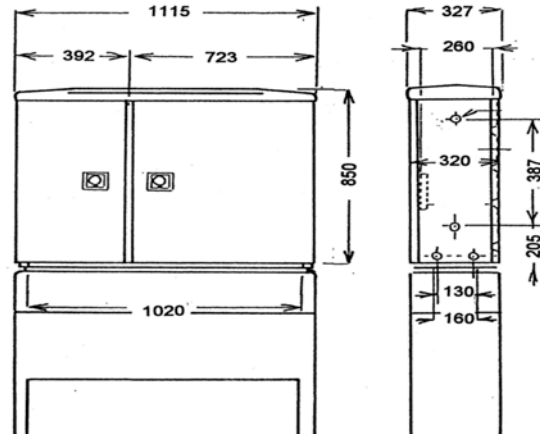

LV SWITCHBOARD ZB-P-2D PUBLIC LIGHTING SYSTEM SWITCH POINT

ZB-P-2D Public Lighting System Switch Point

Basic Information

This **switchboard** is fully compatible with the existing illumination systems.

It is designed for supplying up to **eleven** branches of the public lighting system allowing a broad variability for connecting additional protected outputs, e.g. for traffic signs, traffic signalisation, permanently illuminated underpasses and others.

The switchboard **control** may be custom-made as per the customer's wish.

Technical Description

A **plastic or sheet-metal** cabinet consists of two separately lockable sections:

- Measuring and
- Controlling and protecting ones.

The cabinet rests on a base. An electrometer with the master circuit breaker is located in one cabinet section. In the second section, there are located control and protection elements, along with connecting terminals adapted for various cross-sections of wires to be connected.

The **switchboard** can be **controlled** manually, by a switching clock, by a manually programmable electronic clock, or by a photoelectric sensor as per the customer's wish and the public lighting grid conditions.

The standard arrangement can be used for **1 up to the maximum of 11 directions** with the possibility of connecting additional controlled branches. The switchboard can also be custom-equipped as per the customer's wish.

The switchboard is **designed** so that it can be located separately, or, if need be, clamped into the building's peripheral masonry or a lined pillar. For separate location, it can be installed on a plastic or stainless support.