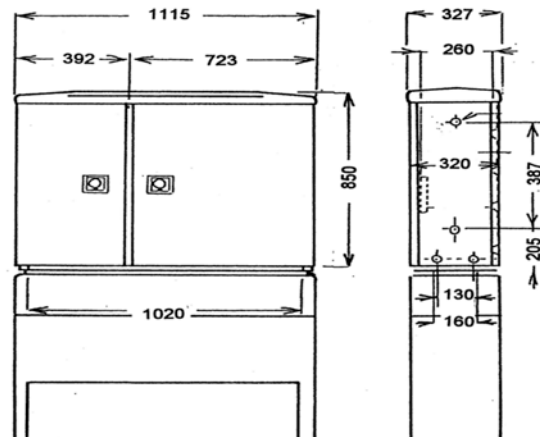

LV SWITCHBOARD ZB-P-2D PUBLIC LIGHTING SYSTEM SWITCH POINT

ZB-P-2D Public Lighting System Switch Point

Basic Information

This **switchboard** is fully compatible with the existing illumination systems.

It is designed for supplying up to **eleven** branches of the public lighting system allowing a broad variability for connecting additional protected outputs, e.g. for traffic signs, traffic signalisation, permanently illuminated underpasses and others.

The switchboard **control** may be custom-made as per the customer's wish.

Technical Description

A **plastic or sheet-metal** cabinet consists of two separately lockable sections:

- Measuring and
- Controlling and protecting ones.

The cabinet rests on a base. An electrometer with the master circuit breaker is located in one cabinet section. In the second section, there are located control and protection elements, along with connecting terminals adapted for various cross-sections of wires to be connected.

The **switchboard** can be **controlled** manually, by a switching clock, by a manually programmable electronic clock, or by a photoelectric sensor as per the customer's wish and the public lighting grid conditions.

The standard arrangement can be used for **1 up to the maximum of 11 directions** with the possibility of connecting additional controlled branches. The switchboard can also be custom-equipped as per the customer's wish.

The switchboard is **designed** so that it can be located separately, or, if need be, clamped into the building's peripheral masonry or a lined pillar. For separate location, it can be installed on a plastic or stainless support.